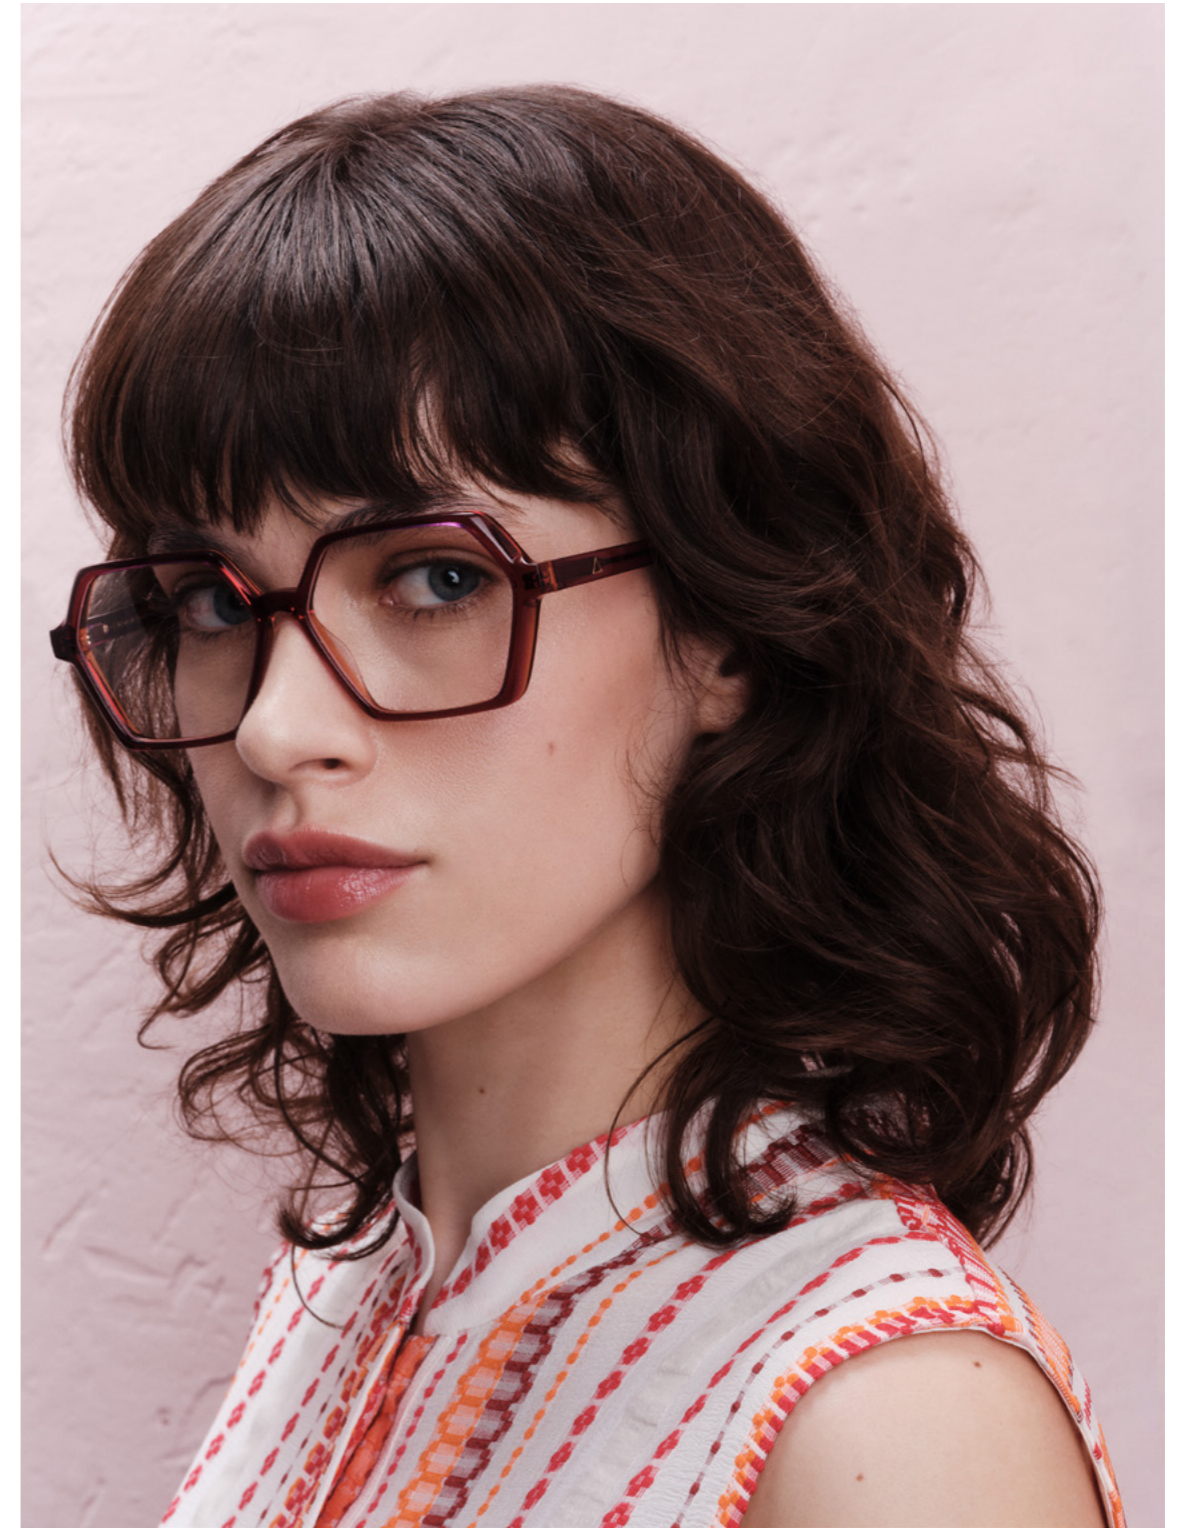

DELOS

Lens	Bridge	Temple	Overall
55	14	147	140